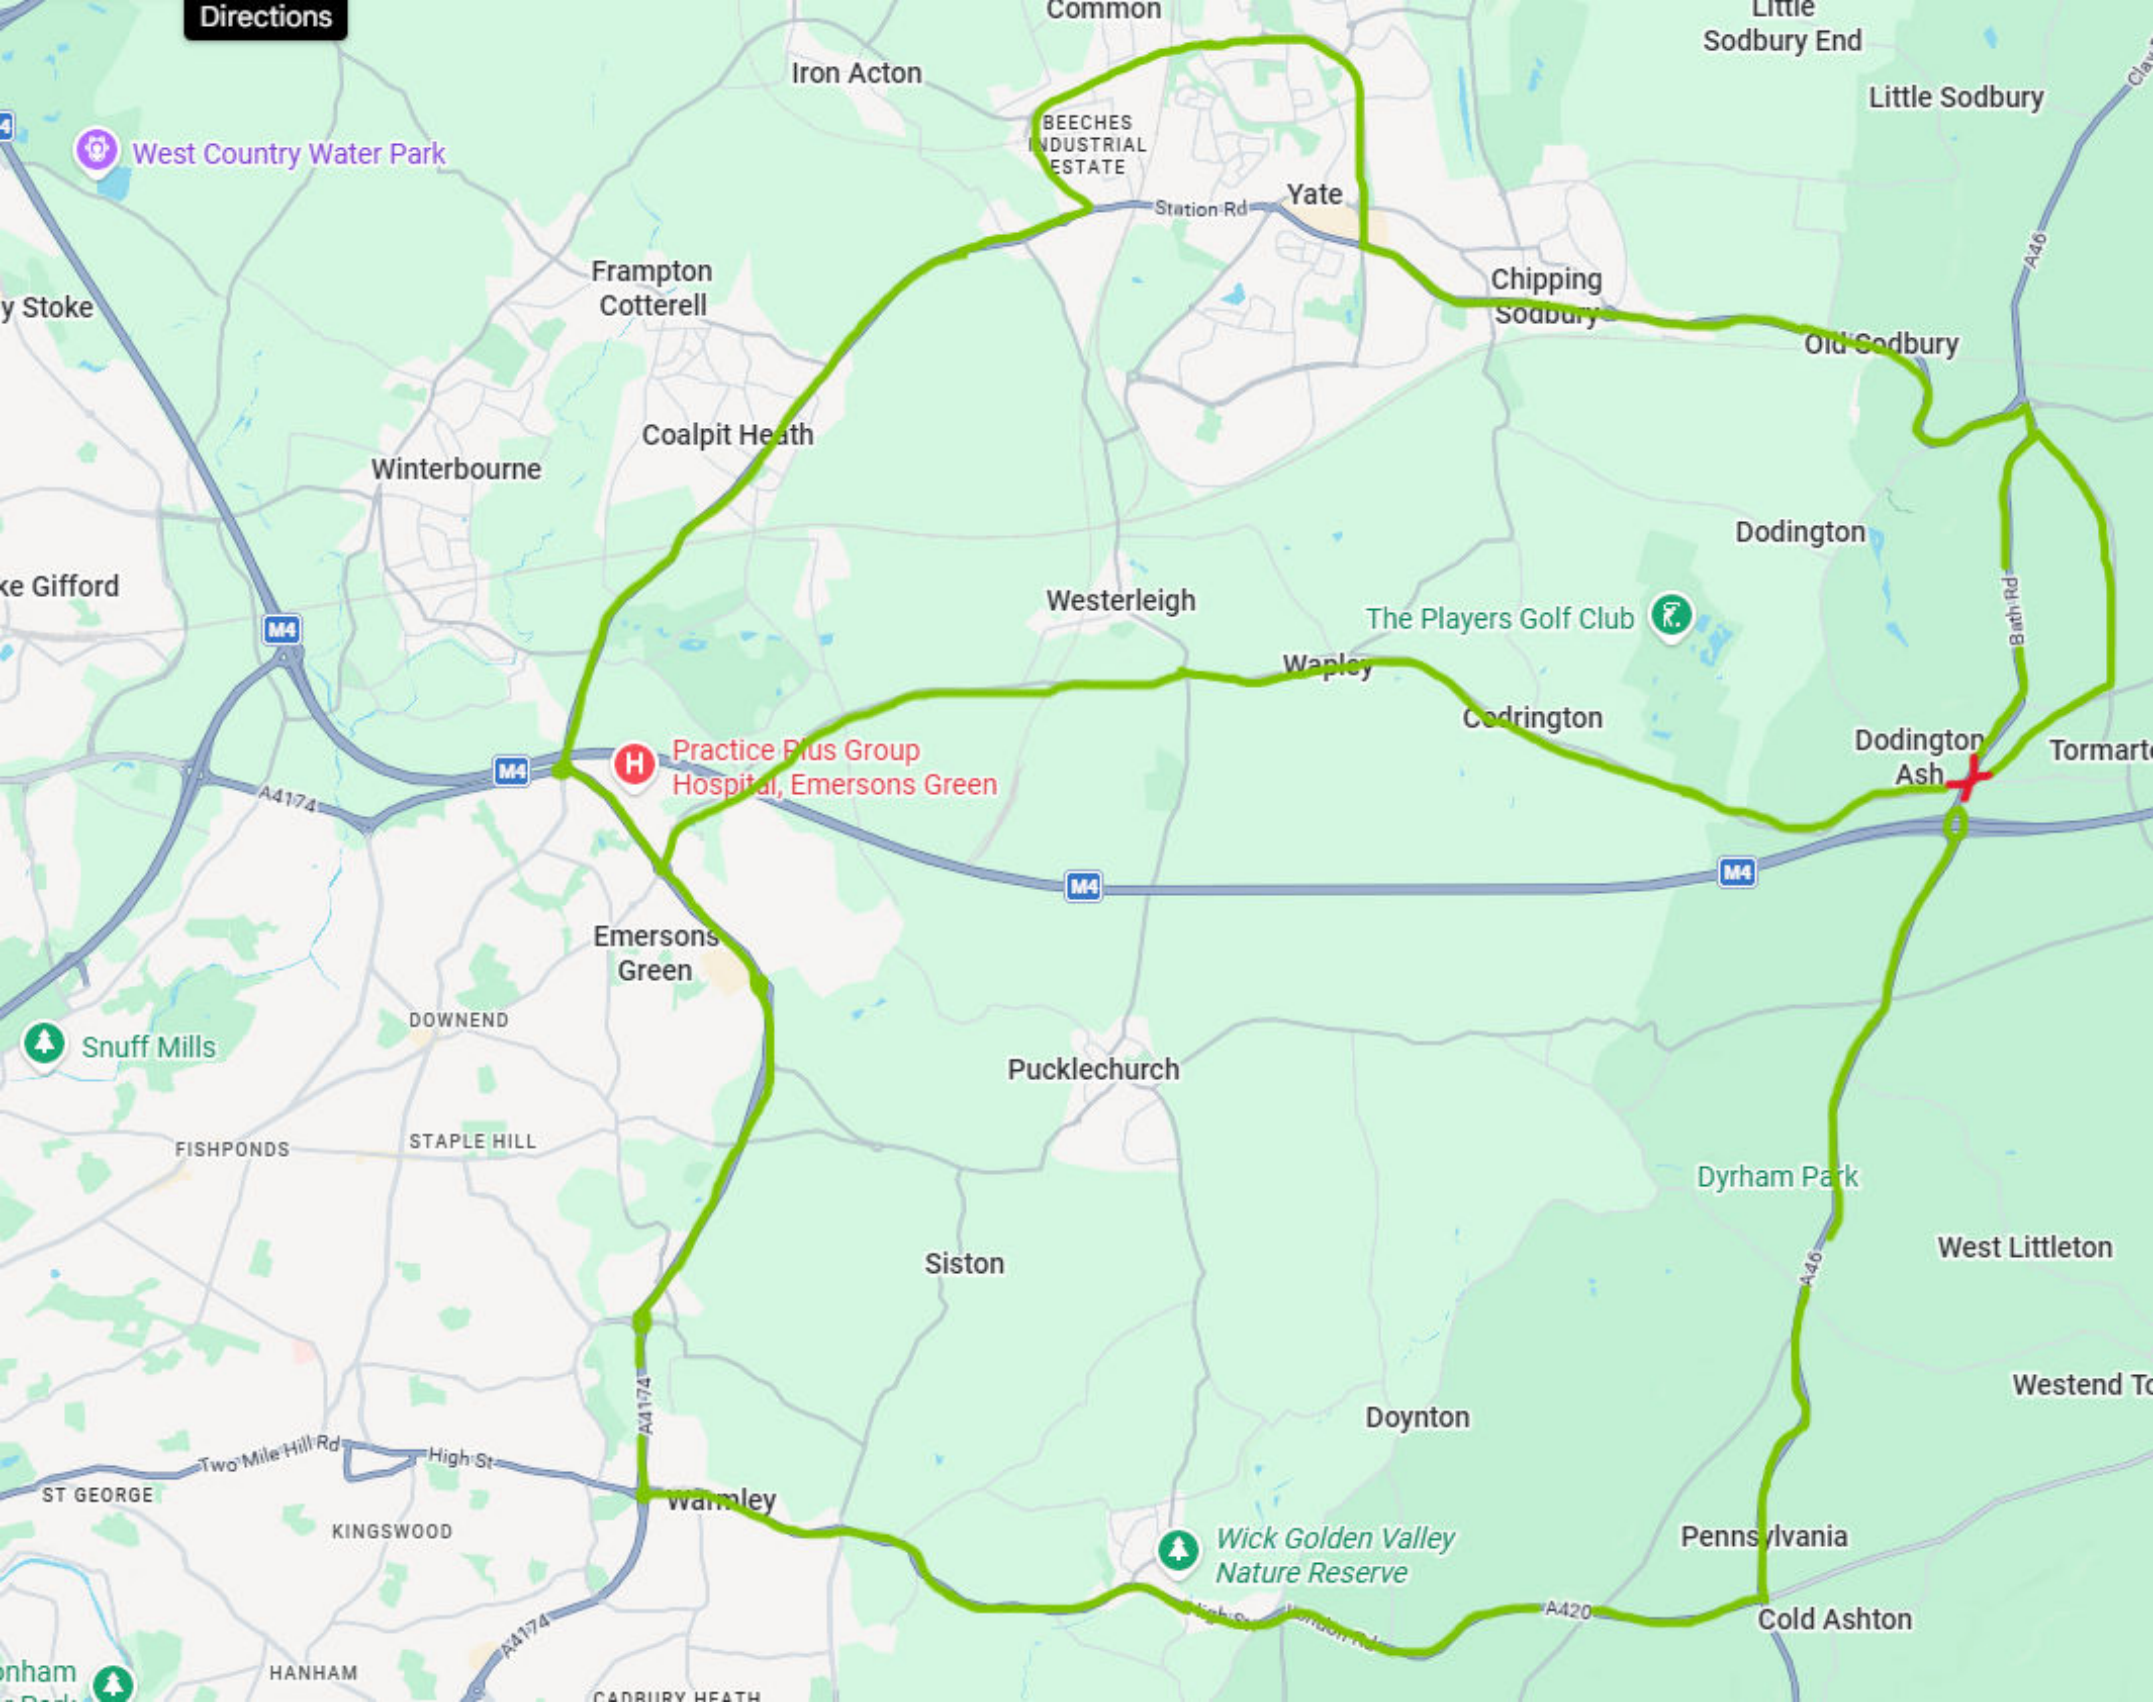

Directions

West Country Water Park

Practice Plus Group Hospital, Emersons Green

Wick Golden Valley Nature Reserve

Iron Acton
Common
Sodbury End
Little Sodbury
BEECHES INDUSTRIAL ESTATE
Station Rd
Yate
Chipping Sodbury
Old Sodbury
Frampton Cotterell
Coalpit Heath
Winterbourne
Dodington
Westerleigh
The Players Golf Club
Wapley
Codrington
Dodington Ash
Tormarton
Emersons Green
DOWNEND
Pucklechurch
Siston
Doynton
Dyrham Park
West Littleton
Westend T
STAPLE HILL
FISHPONDS
Two Mile Hill Rd
High St
Wainley
KINGSWOOD
Pennsylvania
Cold Ashton
HANHAM
CADBURY HEATH